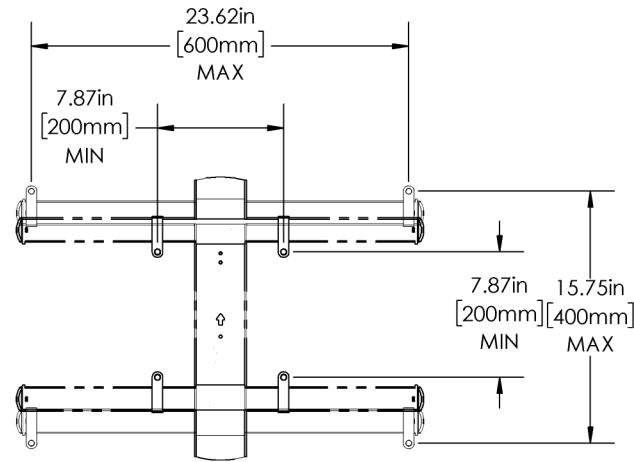

TV INTERFACE

LARGE FULL MOTION, 28in[711.2] EXT 6805-002324-XXX

THE INFORMATION AND DESIGNS CONTAINED IN THIS DRAWING ARE CONFIDENTIAL AND THE PROPRIETARY PROPERTY OF MILESTONE AV TECHNOLOGIES NEITHER THIS DESIGN NOR ANY INFORMATION CONTAINED IN THIS DRAWING MAY BE REPRODUCED OR DISCLOSED TO OTHERS WITHOUT THE EXPRESS WRITTEN CONSENT OF MILESTONE AV TECHNOLOGIES. 本图纸所包含的信息和设计均系 MILESTONE 机密和知识产权, 本图纸包含的设计和信息在未经 MILESTONE 允许情况下均不得复制或泄露

3-D

WALL PLATE

TOP VIEW - EXTENDED

SIDE VIEW - EXTENDED

FULLY ASSEMBLED MOUNT

TOP VIEW - RETRACTED

SIDE VIEW RETRACTED