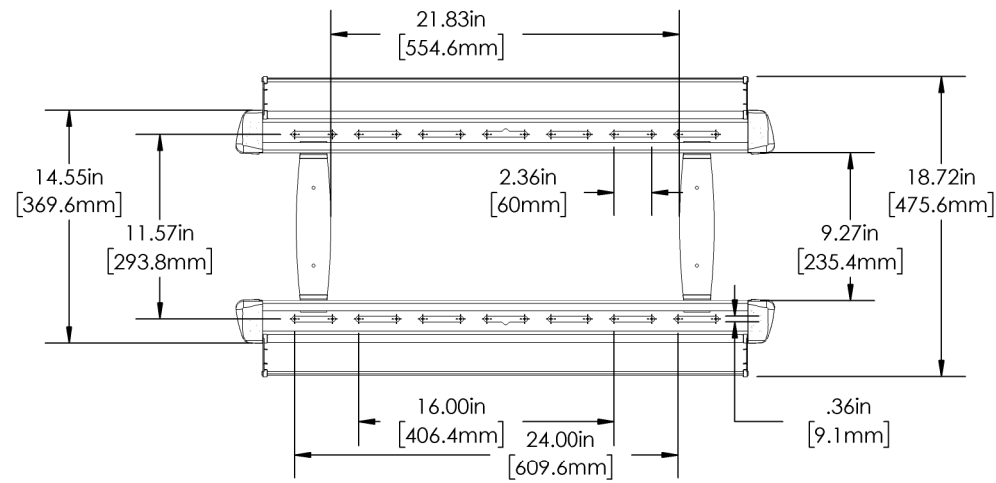

TV INTERFACE

LARGE FULL MOTION, 28in[711.2] EXT 6805-002324-XXX

THE INFORMATION AND DESIGNS CONTAINED IN THIS DRAWING ARE CONFIDENTIAL AND THE PROPRIETARY PROPERTY OF MILESTONE AV TECHNOLOGIES NEITHER THIS DESIGN NOR ANY INFORMATION CONTAINED IN THIS DRAWING MAY BE REPRODUCED OR DISCLOSED TO OTHERS WITHOUT THE EXPRESS WRITTEN CONSENT OF MILESTONE AV TECHNOLOGIES. 本图纸所包含的信息和设计均系 MILESTONE 机密和知识产权, 本图纸包含的设计和信息在未经 MILESTONE 允许情况下均不得复制或泄露

3-D

WALL PLATE

TOP VIEW - EXTENDED

SIDE VIEW - EXTENDED

FULLY ASSEMBLED MOUNT

TOP VIEW - RETRACTED

SIDE VIEW RETRACTED