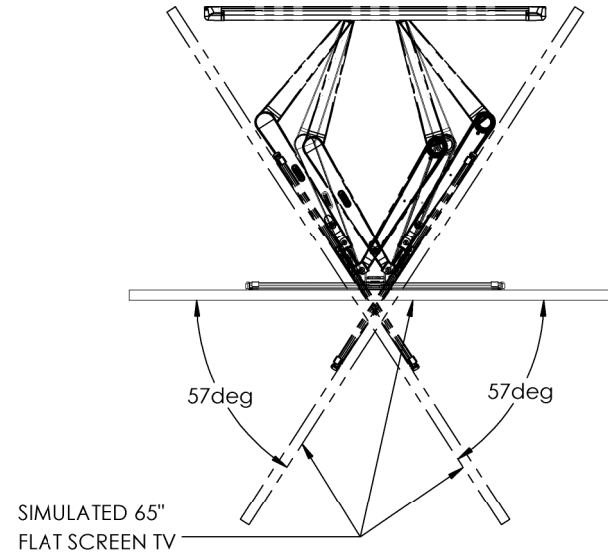

TV INTERFACE

LARGE FULL MOTION, 28in[711.2] EXT 6805-002324-XXX

THE INFORMATION AND DESIGNS CONTAINED IN THIS DRAWING ARE CONFIDENTIAL AND THE PROPRIETARY PROPERTY OF MILESTONE AV TECHNOLOGIES NEITHER THIS DESIGN NOR ANY INFORMATION CONTAINED IN THIS DRAWING MAY BE REPRODUCED OR DISCLOSED TO OTHERS WITHOUT THE EXPRESS WRITTEN CONSENT OF MILESTONE AV TECHNOLOGIES. 本图纸所包含的信息和设计均系 MILESTONE 机密和知识产权, 本图纸包含的设计和信息在未经 MILESTONE 允许情况下均不得复制或泄露

3-D

WALL PLATE

TOP VIEW - EXTENDED

SIDE VIEW - EXTENDED

FULLY ASSEMBLED MOUNT

TOP VIEW - RETRACTED

SIDE VIEW RETRACTED